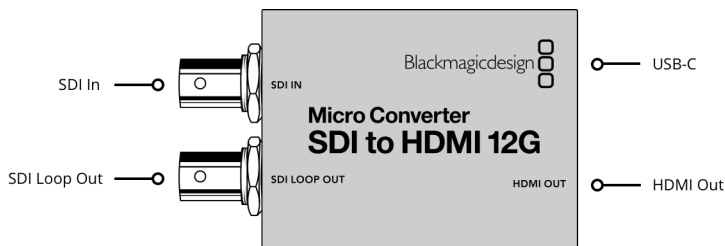

Micro Converter SDI to HDMI 12G

$129

The world's smallest 12G-SDI to HDMI broadcast quality converter! Blackmagic Micro Converter SDI to HDMI 12G is a miniaturized broadcast quality video converter that's been specifically designed for professional monitoring. It includes a 33 point 3D LUT for color calibrating any monitor, projector or television. Micro Converters feature full size HDMI and professional 12G-SDI connections for working with all NTSC, PAL, 720p, 1080p, 1080PsF, 1080i and 2160p rates, including 4K DCI at 24/47.95/48. You can power it over USB from a television or a mobile phone charger!

Connections

SDI Video Inputs

1

SDI Video Outputs

1 x loop out.

HDMI 2.0 Video Outputs

1 x type A.

SDI Rates

270Mb, 1.5G, 3G, 6G, 12G.

Multi Rate Support

Auto detection of SD, HD, 2K, Ultra HD and 4K.

Updates, Configurations and Power

USB Type-C.

Standards

SD Video Standards

525i59.94 NTSC, 625i50 PAL