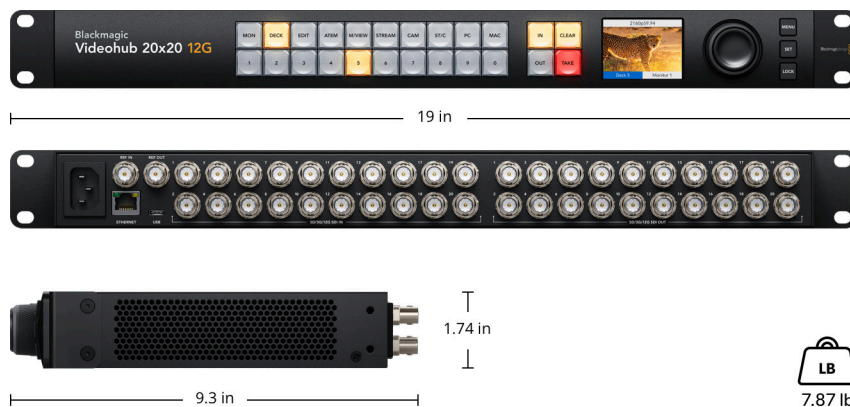

REC 601, REC 709, REC 2020

SDI Auto Switching

Automatically selects between 270Mb
SD-SDI, 1.5G HD-SDI, 3G level A and
level B HD-SDI, 6G HD-SDI, 12G-SDI
on each input so that each input can
be running a different television
standard.

Power Fail Protection

Crosspoint connections preserved
and restored instantly at power on.

Power Usage

27.5 W max.

Physical Installation

1 rack unit height.

Physical Specifications

Environmental Specifications