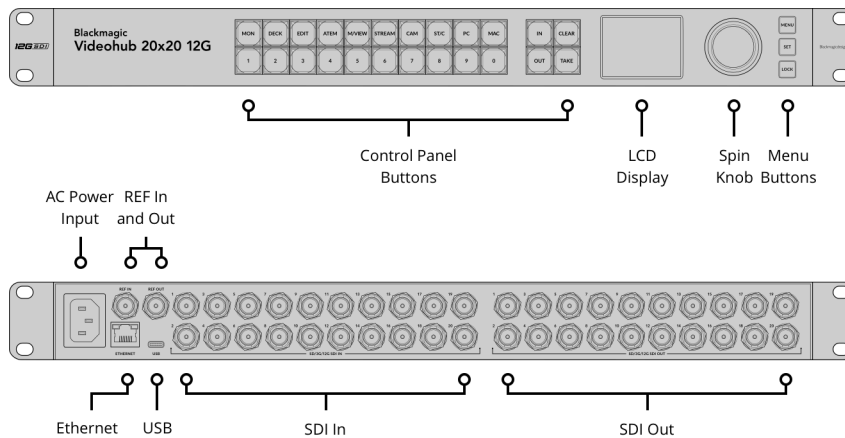

Blackmagic Videohub 20x20 12G

Blackmagic Videohub 20x20 12G is an advanced zero latency video router that supports any combination of SD, HD and Ultra HD on the router at the same time. It has 20 12G-SDI inputs and 20 12G-SDI outputs plus reference connections in a one rack unit size. The front panel LCD lets you see video before routing and clearly displays routing labels and video standards. Routing can be performed by direct button selection and using the large spin knob control that has an electronic clutch. It also features SDI re-clocking, external Ethernet control and supports all SDI video standards up to 2160p60.

SDI Video Outputs

20

SDI Reclocking

On all SDI outputs.

Ethernet

Supports 10/100/1000 BASE-T.

SDI Rates

DVB-ASI, 270Mb, 1.5G, 3G, 6G, 12G.

Reference Inputs

Tri-Sync or Black Burst.

Computer Interface

USB-C

Standards

SD Video Standards

525i59.94 NTSC, 625i50 PAL

HD Video Standards

REC 601, REC 709, REC 2020

SDI Auto Switching

Automatically selects between 270Mb
SD-SDI, 1.5G HD-SDI, 3G level A and
level B HD-SDI, 6G HD-SDI, 12G-SDI
on each input so that each input can
be running a different television
standard.