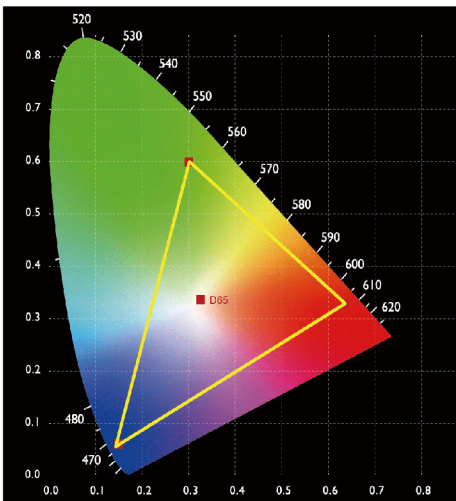

235g Light Design

Power for Camera

Dual-purpose Battery Plate

KEY FEATURES

- 5.5-inch 1920x1080 full HD IPS screen
- Touch screen menu operation, easy to use
- Custom 3D-LUT, preview film look
- With Waveform, Vector scope, RGB Histogram, Focus Assist, Monochrome etc. functions, can help you accurately exposure and focus every shot
- Stereo Earphone output
- DC 8V power out to power your DSLR camera or mirrorless camera.
- F970/LP-E6 dual purposed battery plate

USE PROFESSIONAL REC.709 COLOR CALIBRATION STANDARD

SMARTER TOOLS FOR ABSOLUTE PRECISION

3D LUT

Waveform

Vector Scope

Histogram

Anamorphic Mode

Peaking Filter