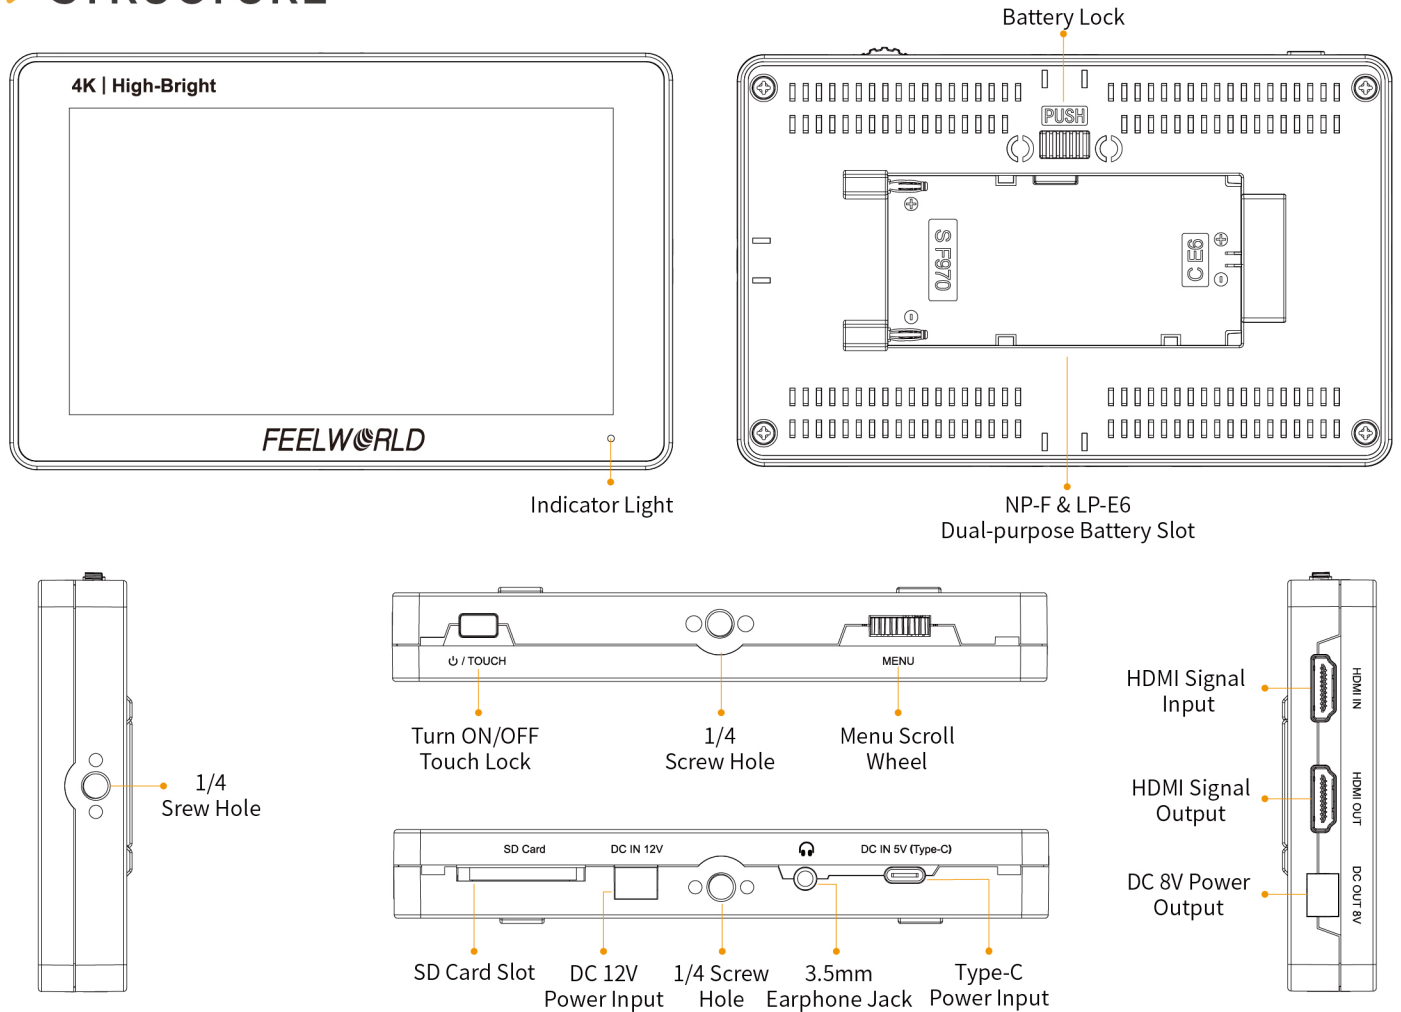

235g Light Design

Power for Camera

Dual-purpose Battery Plate

KEY FEATURES

- 5.5-inch 1920x1080 full HD IPS screen
- Touch screen menu operation, easy to use
- Custom 3D-LUT, preview film look
- With Waveform, Vector scope, RGB Histogram, Focus Assist, Monochrome etc. functions, can help you accurately exposure and focus every shot
- Stereo Earphone output
- DC 8V power out to power your DSLR camera or mirrorless camera.
- F970/LP-E6 dual purposed battery plate

False Colors

Exposure

Zoom-in

Image Flip

Embedded Audio

Nine Grid

>> FLEXIBLE POWER SUPPLY MODE

>> SD CARD FIRMWARE UPDATE /LUT FILE IMPORTING

>> PARAMETER

Description	5.5" High Bright On-camera Monitor
Model	F6 PLUSX
Screen size	5.5" Touch Screen
Color Gamut	16.7M (8 bit)
Dot pitch	0.069 (H) × 0.069 (W) mm
Aspect Ratio	16:9
Brightness	1600cd/m ²
Contrast	1000:1
Backlight	LED
Viewing Angle	80°/80°(L/R) 80°/80°(U/D)
Input	HDMI, SD Card
Output	HDMI
Audio	3.5mm Stereo Headphone
Power In	DC IN 12V, Barrel (5.5mm outer, 2.1mm inner), DC IN 5V (Type-C) <small>Note: please use 5V/2A or more than 2A Type-C power supply</small>
Power Out	DC OUT 8V, Barrel (5.5mm outer, 2.1mm inner; Power DSLR or mirrorless camera)
HDMI Input/ Output Support Format	480i/576i/480p/576p 1080i (60/59.94/50) 720p (60/59.94/50/30/29/25/24/23.98) 1080p (60/59.94/50/30/29.97/25/24/24sF/23.98/23.98sF) 4K UHD 3840 × 2160p (30/29.97/25/24/23.98Hz), 4096 × 2160p (24Hz)
Power Consumption	≤10W
Input Voltage	DC7~24V
Power Connector	DC
Battery Plate	F970/ LP-E6 Dual-purpose Battery Plate
Operating Temperature	-20°C ~ 50°C
Storage Temperature	-30°C ~ 60°C
Install Way	¼-20 thread points (top, bottom, right)
Unit Size	148Lx93Hx20D (mm)
Unit Weight	235g

>> STRUCTURE

>> PACKING LIST

 <p>4K High-Bright FEELWORLD</p> <p>Monitor</p>	 <p>Micro HDMI Cable</p>	 <p>Tilt Arm</p>
 <p>Sunshade</p>	 <p>5.5" High Bright Touchscreen Monitor 4K (3840x2160) LCD Touchscreen</p> <p>User Manual</p>	