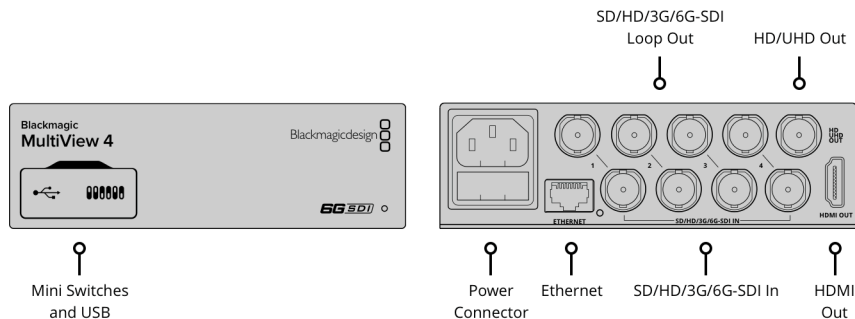

1 x 10-bit HD-SDI and 10 bit 6G-SDI

HDMI Video Multi View Outputs

1 x HDMI type A connector. Output supports EDID of the monitor.

SDI Reclocking

On all SDI outputs, auto switching between standard definition, high definition or 6G-SDI video.

Reference Input

None

Multi Rate Support

Auto detection of SD, HD or 6G-SDI. Simultaneous viewing of 4K, HD and SD video.

Updates

USB 2.0 high speed (480Mb/s) interface or via Ethernet.

Configuration

RJ45 Ethernet or USB 2.0 for firmware updates and IP address setting.