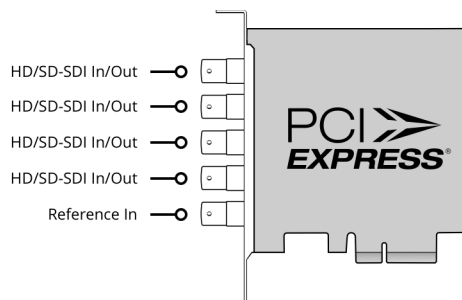

DeckLink Duo 2

\$495

Featuring 4 independent 3G-SDI connections, DeckLink Duo 2 is a PCI Express capture and playback card that supports SDI formats in SD and HD up to 1080p60! You get the flexibility of 4 separate capture or playback cards in one! Plus, it's completely customizable so it's perfect for media play-out systems, multi screen digital signage servers, real time multi channel capture systems and more!

Connections

SDI Video Inputs

4 x bidirectional 12-bit SD/HD independently configurable as either Input or Output.

SDI Video Outputs

4 x bidirectional 12-bit SD/HD independently configurable as either Input or Output.

SDI Audio Inputs

16 channels embedded in SD and HD.

SDI Audio Outputs

16 channels embedded in SD and HD.

Sync Input

Tri-Sync or Black Burst.

Computer Interface

PCI Express 4 lane generation 2, compatible with 4, 8 and 16 lane PCI Express slots.