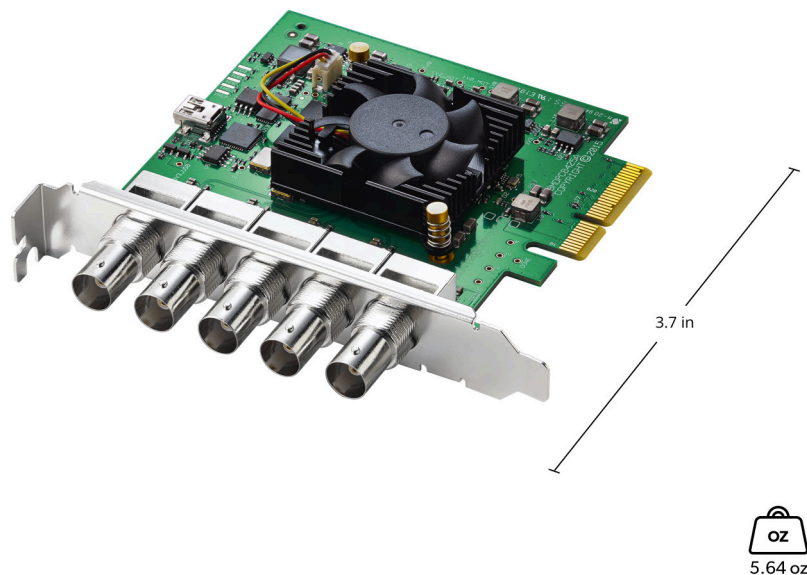

Processing

Colorspace Conversion

Hardware based real time.

HD Down Conversion

Built in, high quality software down converter on playback and capture. Down converted SD selectable between letterbox and anamorphic 16:9 styles.

HD Up Conversion

Built in, high quality software up converter from SD to 720HD or 1080HD on input. Selectable between 4:3 pillarbox, 14:9 zoom and 16:9 zoom.

Cross Conversion

Built in, high quality software cross conversion from 720HD to 1080HD, 1080HD to 720HD on playback.

Real Time Effects

DaVinci Resolve, Final Cut Pro X internal effects. Adobe Premiere Pro CC Mercury Playback Engine effects. Avid Media Composer internal effects.

Physical Specifications

Operating Systems

Mac 11.1 Big Sur,
Mac 12.0 Monterey or later.

Windows 10, 64-bit.
Windows 11.

Linux