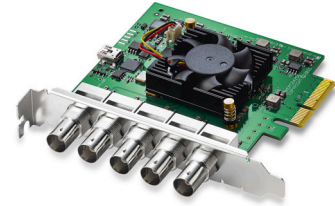

DeckLink Duo 2

\$495

Featuring 4 independent 3G-SDI connections, DeckLink Duo 2 is a PCI Express capture and playback card that supports SDI formats in SD and HD up to 1080p60! You get the flexibility of 4 separate capture or playback cards in one! Plus, it's completely customizable so it's perfect for media play-out systems, multi screen digital signage servers, real time multi channel capture systems and more!

Connections

SDI Video Inputs

4 x bidirectional 12-bit SD/HD independently configurable as either Input or Output.

SDI Video Outputs

4 x bidirectional 12-bit SD/HD independently configurable as either Input or Output.

SDI Audio Inputs

16 channels embedded in SD and HD.

SDI Audio Outputs

16 channels embedded in SD and HD.

Sync Input

Tri-Sync or Black Burst.

Computer Interface

PCI Express 4 lane generation 2, compatible with 4, 8 and 16 lane PCI Express slots.