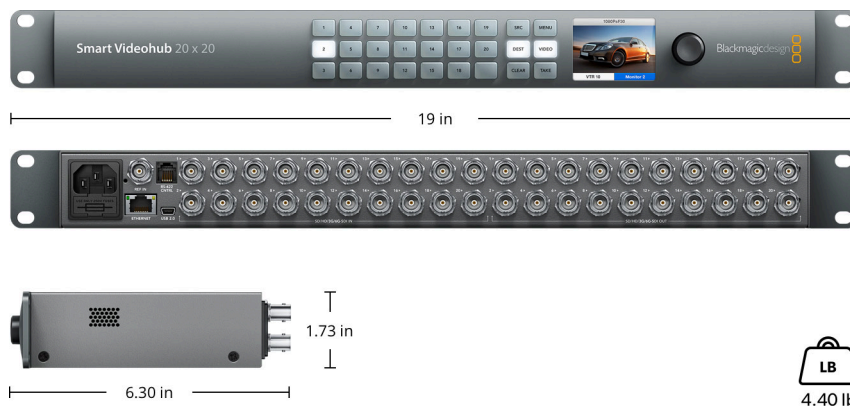

Operating Systems

Mac 10.15 Catalina,
Mac 11.1 Big Sur or later.

Windows 10, 64-bit.

Software

Software Control

Router control included free for
Windows™ and Mac™.

Internal Software Upgrade

Via included updater application.

Power Requirements

Power Supply

1 x Internal 100 - 240V AC. IEC power
cable required.

Power Fail Protection

Router connections preserved and
restored instantly at power on.

Power Consumption

34 Watts

Physical Specifications

Physical Installation

1 rack unit size. Less than 6 inches
deep.