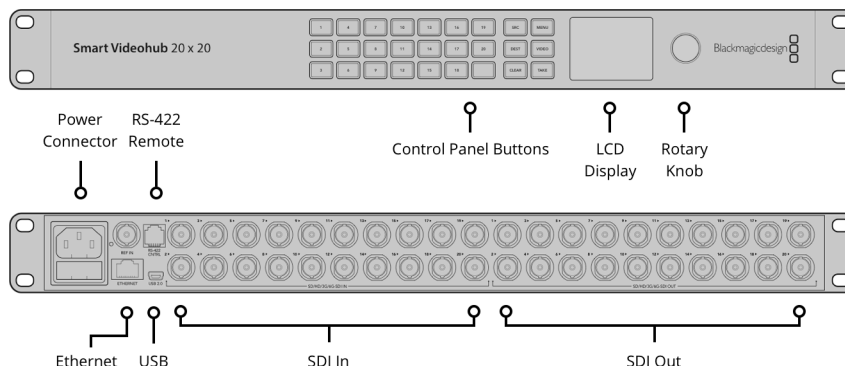

Smart Videohub 20x20

Smart Videohub 20x20 is a larger advanced Ultra HD mixed format router with built in control panel and monitoring. Ideal for larger workgroups and mobile broadcasting, it includes advanced 6G-SDI connections so you can simultaneously connect and route any combination of SD, HD and Ultra HD video all on the same router at the same time. You also get revolutionary new visual routing with the unique spin knob control, push button panel and the built in LCD screen. Also includes Ethernet for remote control and a fully customizable software development kit for Mac and Windows.

Video Input Re-Sync

None

SDI Reclocking

On all SDI outputs

Reference Input

Tri-Sync or Black Burst.

Control Panel Connection

Ethernet.

Serial Control Connection

RJ-7 RS-422.

Multi Rate Support

Auto detection of SD, HD or 6G-SDI. Simultaneous routing of 4K, HD, SD video and DVB-ASI.

Updates

USB.

Router Control

21 buttons for local control of Videohub. 6 buttons and scroll wheel for control of LCD display or RJ45 Ethernet.

Router Configuration

Via front panel LCD or use either RJ45 Ethernet or USB 2.0 for setting IP address only.

RS-422 Router Control

1 x input for controlling router crosspoint switching.

Standards

SD Video Standards