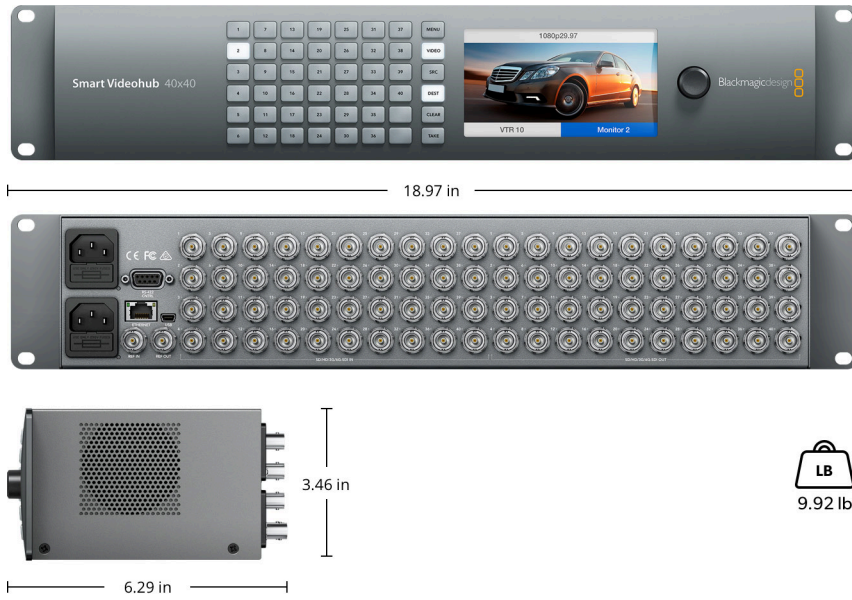

Physical Specifications

Physical Installation

2 rack unit size. Less than 6 inches deep.

Environmental Specifications

Operating temperature:
0° to 40° C (32° to 104° F)
Storage temperature:
-20° to 45° C (-4° to 113° F)
Relative Humidity:
0% to 90% non-condensing

What's Included

Smart Videohub 40x40
Welcome wallet with QR code for software download

Warranty

3 Year Limited Manufacturer's Warranty, and 12 Month Warranty on the front panel.