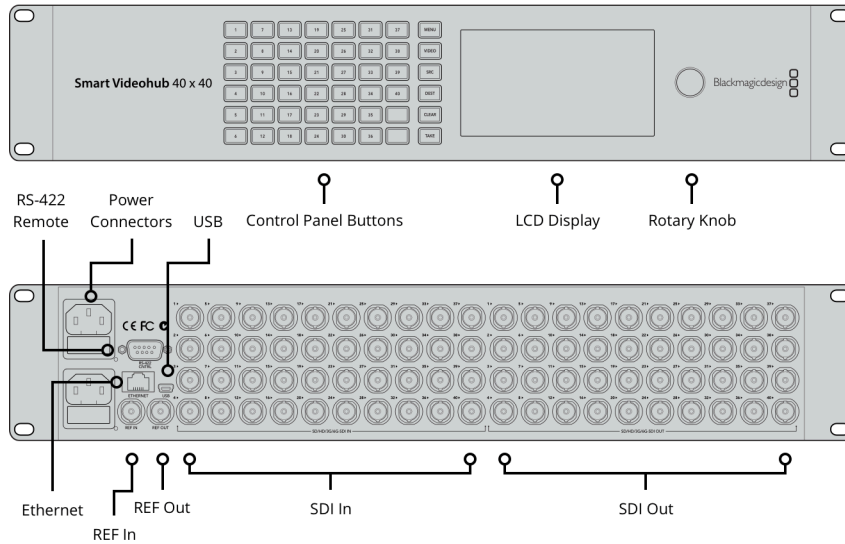

Smart Videohub 40x40

Advanced 40 x 40 multi format SD, HD and Ultra HD SDI router with built in video monitoring and spin knob control for visual routing so that you can quickly route your video by looking at it! Smart Videohub 40x40 fits a massive 80 multi rate 6G-SDI connections in a compact two rack unit size!

Control Panel Connection

Ethernet.

Serial Control Connection

DB-9 RS-422.

Multi Rate Support

Auto detection of SD, HD or 6G-SDI. Simultaneous routing of 4K, HD, SD video and DVB-ASI.

Updates

USB.

Router Control

40 buttons for local control of Videohub. 6 buttons and scroll wheel for control of LCD display or RJ45 Ethernet.

Router Configuration

Via front panel LCD or RJ45 Ethernet. USB for firmware updates and IP address setting only.

RS-422 Router Control

1 x input for controlling router crosspoint switching.

Standards

SD Video Standards

525i59.94 NTSC, 625i50 PAL

HD Video Standards

720p50, 720p59.94, 720p60
 1080p23.98, 1080p24, 1080p25,
 1080p29.97, 1080p30, 1080p50,
 1080p59.94, 1080p60
 1080PsF23.98, 1080PsF24,
 1080PsF25, 1080PsF29.97, 1080PsF30
 1080i50, 1080i59.94, 1080i60